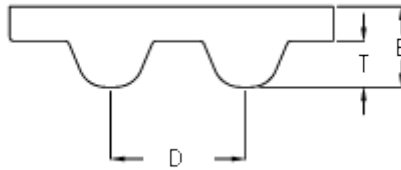

Data Sheet

Article number: 602932750450

Description: Gates timing belt POWERGRIP®
GTX 1904 8MX 20

Measures

D (Pitch)	= 8
Height B mm	= 5.6
Height T mm	= 3.4
Length	= 1904
Number of teeth	= 238
Type	= 1904 8MX 20
Width	= 20